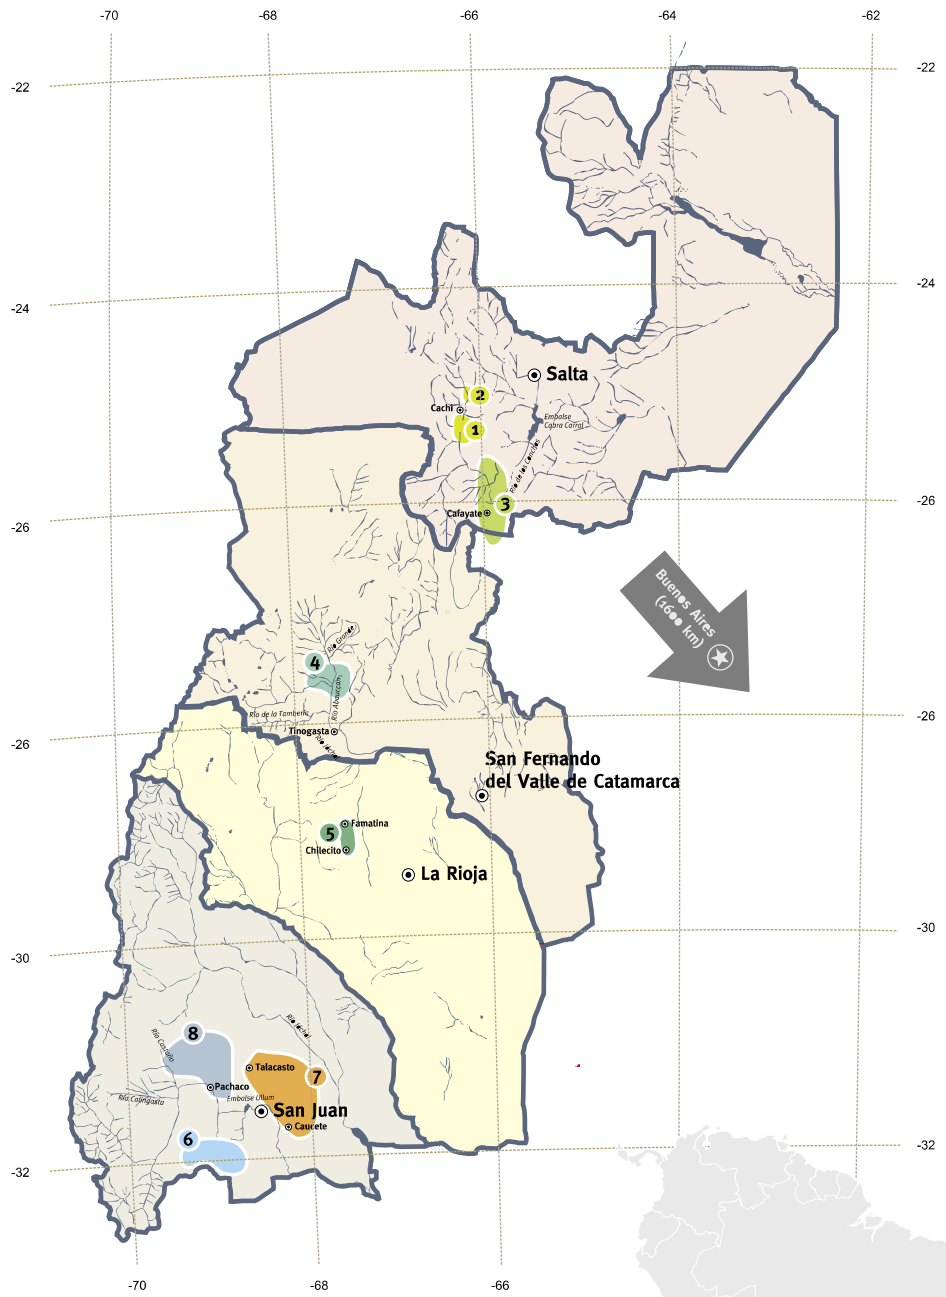

THE NORTHERN VALLEYS

- 1** **Colomé**
 Altitude: 2400m - 3000m
 Salta
- 2** **El Arenal**
 Altitude: 2700m
 Salta
- 3** **Cafayate**
 Altitude: 1700m
 Salta
- 4** **Fiambalá Valley**
 Altitude: 1500
 Catamarca
- 5** **Famatina Valley**
 Altitude: 1000m
 La Rioja
- 6** **Pedral Valley**
 Altitude: 1300m
 San Juan
- 7** **Tulum Valley**
 Altitude: 800m
 San Juan
- 8** **Zonda Valley**
 Altitude: 800m
 San Juan

Wines of Argentina
 Sophisticated. Sensual