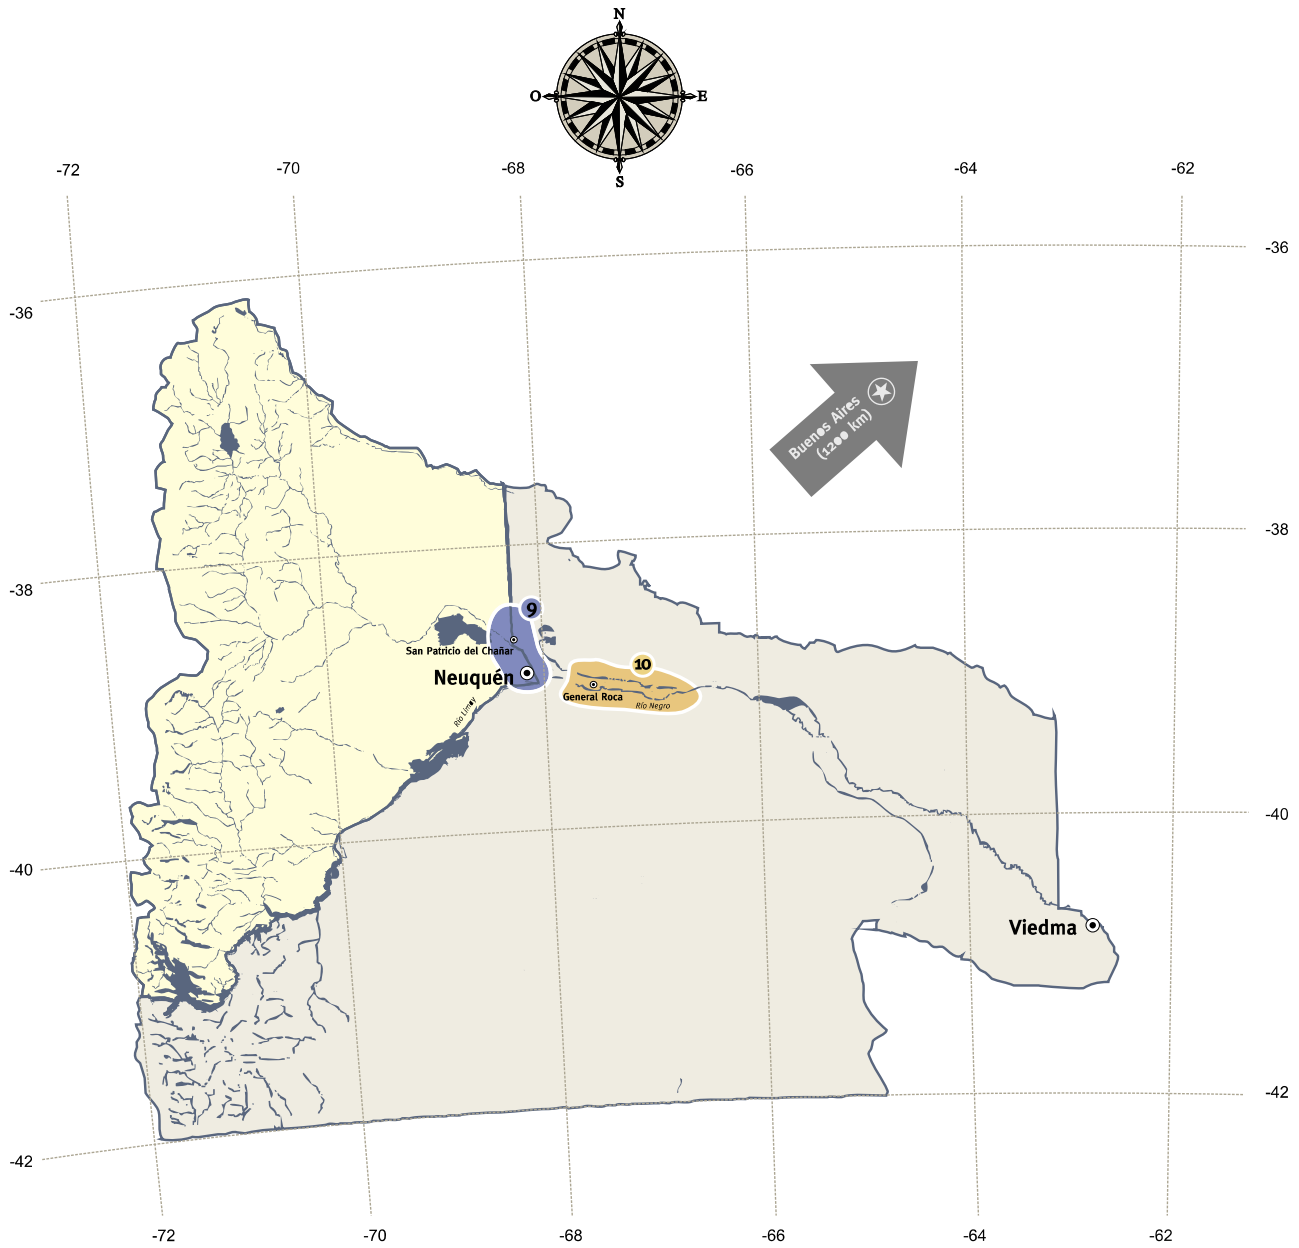

# THE SOUTHERN VALLEYS

**9** San Patricio del Chañar  
Altitude: 300m  
Neuquén

**10** Upper Río Negro Valley  
Altitude: 200m  
Río Negro